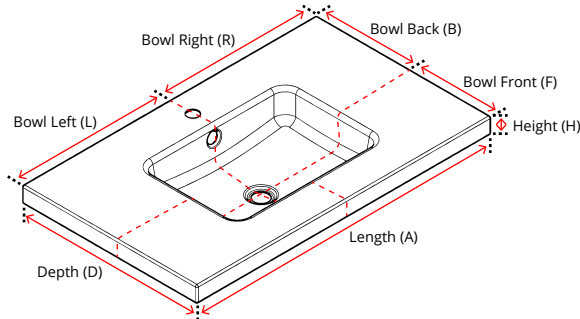

## Order form MERO VARIO

P.O.: \_\_\_\_\_

Date: \_\_\_\_\_

Distributor: \_\_\_\_\_

**Height (H)**

Wall-mount  
H = 4 7/8"

Counter-top  
H = 2" (standard)  
H = 1" - 4 7/8" (extra surcharge)

Drop-in  
H = 1/2"

**Length (A)**

\_\_\_\_\_ inch (min 21", max 50")

**Bowl Position**  
(Left/Right to Drain)

Bowl Centered  
(L = R)

Bowl Left (L) \_\_\_\_\_ inch (min 10 1/2", max 25")  
Bowl Right (R) \_\_\_\_\_ inch (min 10 1/2", max 25")  
(A = L + R)

**Depth (D)**

\_\_\_\_\_ inch (min 16", max 23")  
(min 18" with faucet hole)

**Bowl Position**  
(Front/Back to Drain)

Standard  
(based on depth  
and faucet hole)

Bowl Front (F) \_\_\_\_\_ inch (min 7 7/8", rear overflow)  
Bowl Back (B) \_\_\_\_\_ inch (FH0 min 8 1/8") (FH1 min 11")  
(D = F + B)

### Options

- Fast delivery (3 weeks from order date)
- Overflow hole \***
  - standard (back)  no overflow hole  front
- Faucet hole \***
  - 1 hole  no faucet hole  3 holes - 4" spread  3 holes - 8" spread
  - CLEANEFFECT
  - Tissue paper dispenser (only wall-mount models, A ≥ 19 1/2")
  - Hole for soap dispenser (D ≥ 18")
  - Custom-made round hole (D ≥ 18")
  - Special support bars under washbasins (please describe in detail)