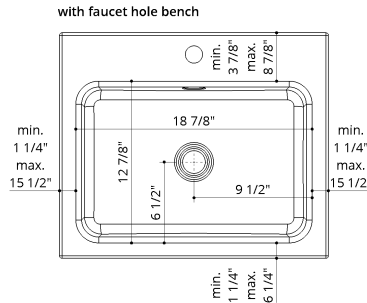

## Order form MERO VARIO

P.O.: \_\_\_\_\_

Date: \_\_\_\_\_

Distributor: \_\_\_\_\_

**Height (H)**

Wall-mount  
H = 4 7/8"

Counter-top  
H = 2" (standard)  
H = 1" - 4 7/8" (extra surcharge)

Drop-in  
H = 1/2"

**Length (A)**

\_\_\_\_\_ inch (min 21", max 50")

**Bowl Position**  
(Left/Right to Drain)

Bowl Centered  
(L = R)

Bowl Left (L) \_\_\_\_\_ inch (min 10 1/2", max 25")  
Bowl Right (R) \_\_\_\_\_ inch (min 10 1/2", max 25")  
(A = L + R)

**Depth (D)**

\_\_\_\_\_ inch (min 16", max 23")  
(min 18" with faucet hole)

**Bowl Position**  
(Front/Back to Drain)

Standard  
(based on depth  
and faucet hole)

Bowl Front (F) \_\_\_\_\_ inch (min 7 7/8", rear overflow)  
Bowl Back (B) \_\_\_\_\_ inch (FH0 min 8 1/8") (FH1 min 11")  
(D = F + B)

### Options

- Fast delivery (3 weeks from order date)
- Overflow hole \***
  - standard (back)  no overflow hole  front
- Faucet hole \***
  - 1 hole  no faucet hole  3 holes - 4" spread  3 holes - 8" spread
  - CLEANEFFECT
  - Tissue paper dispenser (only wall-mount models, A ≥ 19 1/2")
  - Hole for soap dispenser (D ≥ 18")
  - Custom-made round hole (D ≥ 18")
  - Special support bars under washbasins (please describe in detail)