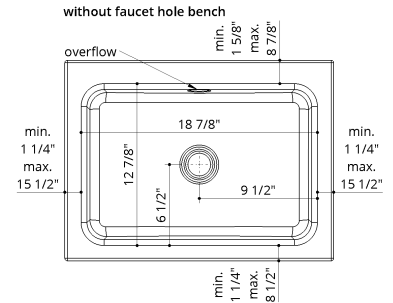

## Order form MERO VARIO

P.O.: \_\_\_\_\_

Date: \_\_\_\_\_

Distributor: \_\_\_\_\_

**Height (H)**

Wall-mount  
H = 4 7/8"

Counter-top  
H = 2" (standard)  
H = 1" - 4 7/8" (extra surcharge)

Drop-in  
H = 1/2"

**Length (A)**

\_\_\_\_\_ inch (min 21", max 50")

**Bowl Position**  
(Left/Right to Drain)

Bowl Centered  
(L = R)

Bowl Left (L) \_\_\_\_\_ inch (min 10 1/2", max 25")  
Bowl Right (R) \_\_\_\_\_ inch (min 10 1/2", max 25")  
(A = L + R)

**Depth (D)**

\_\_\_\_\_ inch (min 16", max 23")  
(min 18" with faucet hole)

**Bowl Position**  
(Front/Back to Drain)

Standard  
(based on depth  
and faucet hole)

Bowl Front (F) \_\_\_\_\_ inch (min 7 7/8", rear overflow)  
Bowl Back (B) \_\_\_\_\_ inch (FH0 min 8 1/8") (FH1 min 11")  
(D = F + B)

### Options

- Fast delivery (3 weeks from order date)
- Overflow hole \***
  - standard (back)  no overflow hole  front
- Faucet hole \***
  - 1 hole  no faucet hole  3 holes - 4" spread  3 holes - 8" spread
  - CLEANEFFECT
  - Tissue paper dispenser (only wall-mount models, A ≥ 19 1/2")
  - Hole for soap dispenser (D ≥ 18")
  - Custom-made round hole (D ≥ 18")
  - Special support bars under washbasins (please describe in detail)