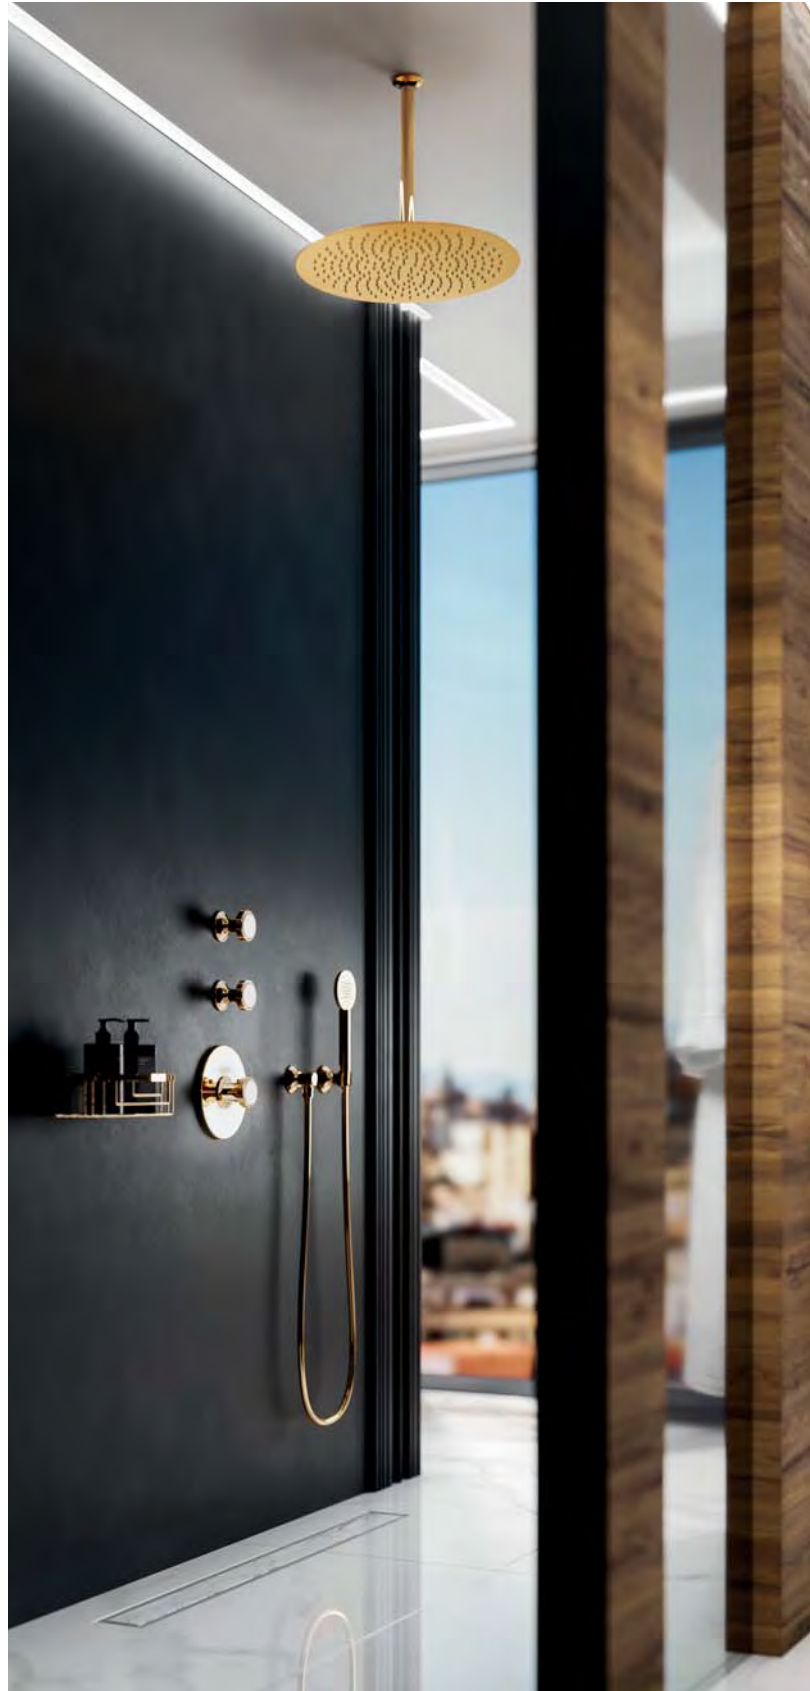

Concealed wall thermostat ¾", wall volume controls, shower combination, sponge basket and rain shower head in sunshine

Concealed wall thermostat ¾", wall volume control and shower combination in sunshine