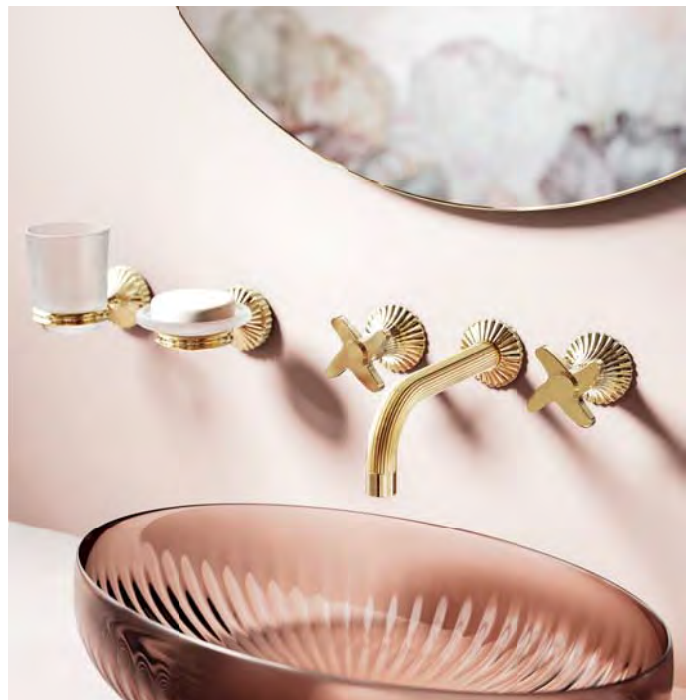

(.021) gold matt

(.052) white matt

Tub/shower mixer for supply pipes in sunshine

Concealed wall thermostat 3/4", wall volume controls and shower combination in sunshine

Classy elegant design, pure showering pleasure: the comfortable CRONOS thermostatic shower system in sunshine not only looks fantastic but also meets all the demands that today's customers place on a modern bathroom by saving water and energy.

Shower system with concealed wall thermostat $\frac{3}{4}$ " and rain shower head $7\frac{7}{8}$ ",
sponge basket in sunshine

Each faucet is available with the handle styles "lever" or "cross".

Cross handle