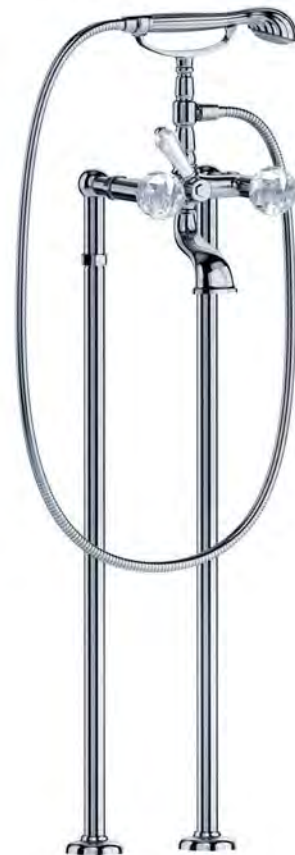

Fittings in sunshine

Luxurious Dream Team Of Warm Gold Tones

Faucets and accessories in polished nickel

1 600.30.300.xxx-AA

2 600.10.100.xxx-AA

3 600.30.360.xxx-AA + 649.30.380.000

4 600.40.100.xxx-AA

5 600.11.100.xxx

6 600.60.432.xxx-AA + 649.20.410.000

7 600.13.210.xxx

8 600.13.310.xxx-AA

9 600.40.520.xxx-AA + 649.40.520.000

10 600.20.149.xxx-AA + 109.15.260.xxx + 109.10.970.000

Tub/shower mixer for supply pipes in platinum