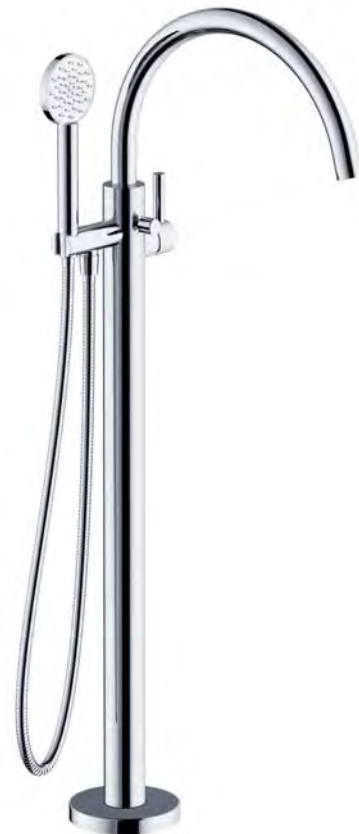

(.052) white matt

Washbasin 3-hole mixer in sunshine matt

1 619.30.300.xxx

2 619.10.111.xxx

3 619.10.333.xxx

4 619.30.360.xxx + 649.30.380.000

5 615.60.432.xxx +
649.20.410.000

6 619.40.105.xxx

7 619.11.100.xxx

8 619.10.825.xxx + 649.10.970.000

Tub/shower mixer set, free standing in chrome

The fixture elements and the wide range of accessories consistently follow the noble, round and reduced form language. The thin, simple curve denotes timeless elegance and forms the basis for the entire range of products for showers, bidets, bathtubs and washbasins.