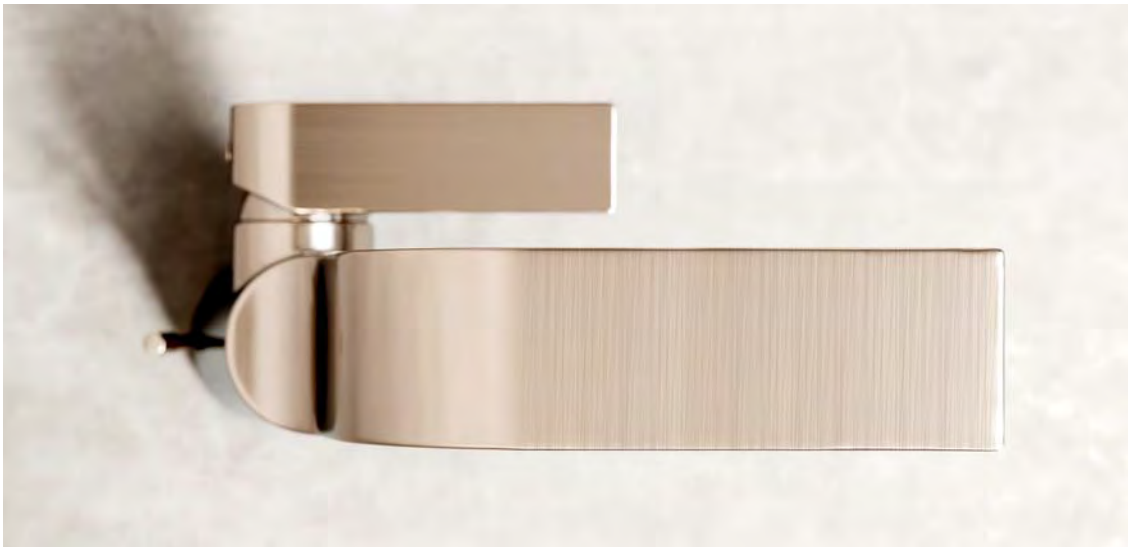

The single lever mixer is the key element of the EXAL bathroom collection and impresses with its sophisticated design and functionality.