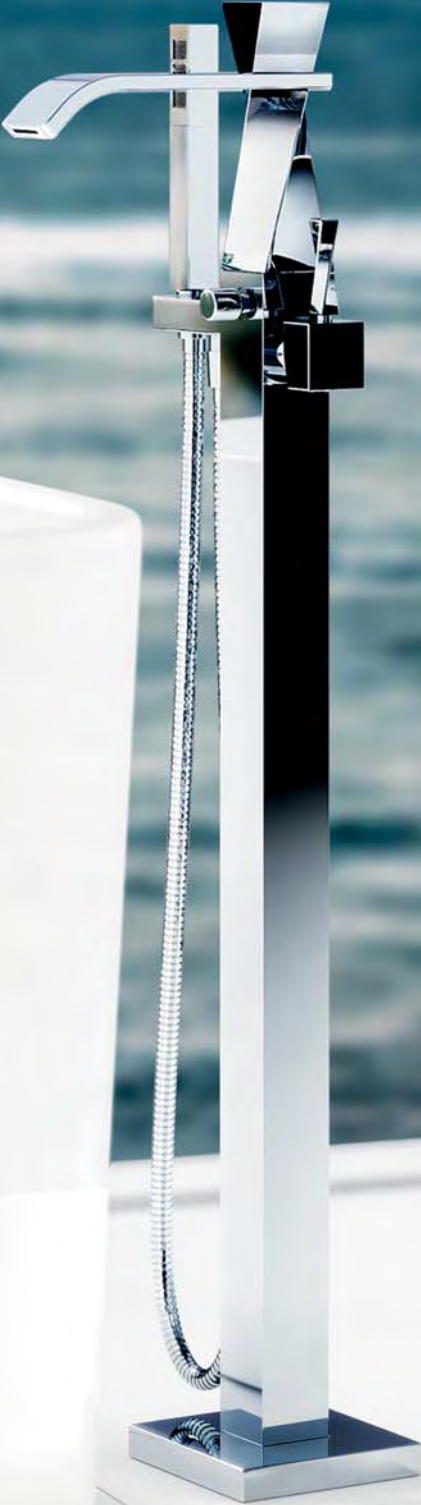

TURN in chrome. The look is clear and fresh and very modern. The free-standing bath and shower mixer ensures a very special bathing experience.

jörger
DESIGN