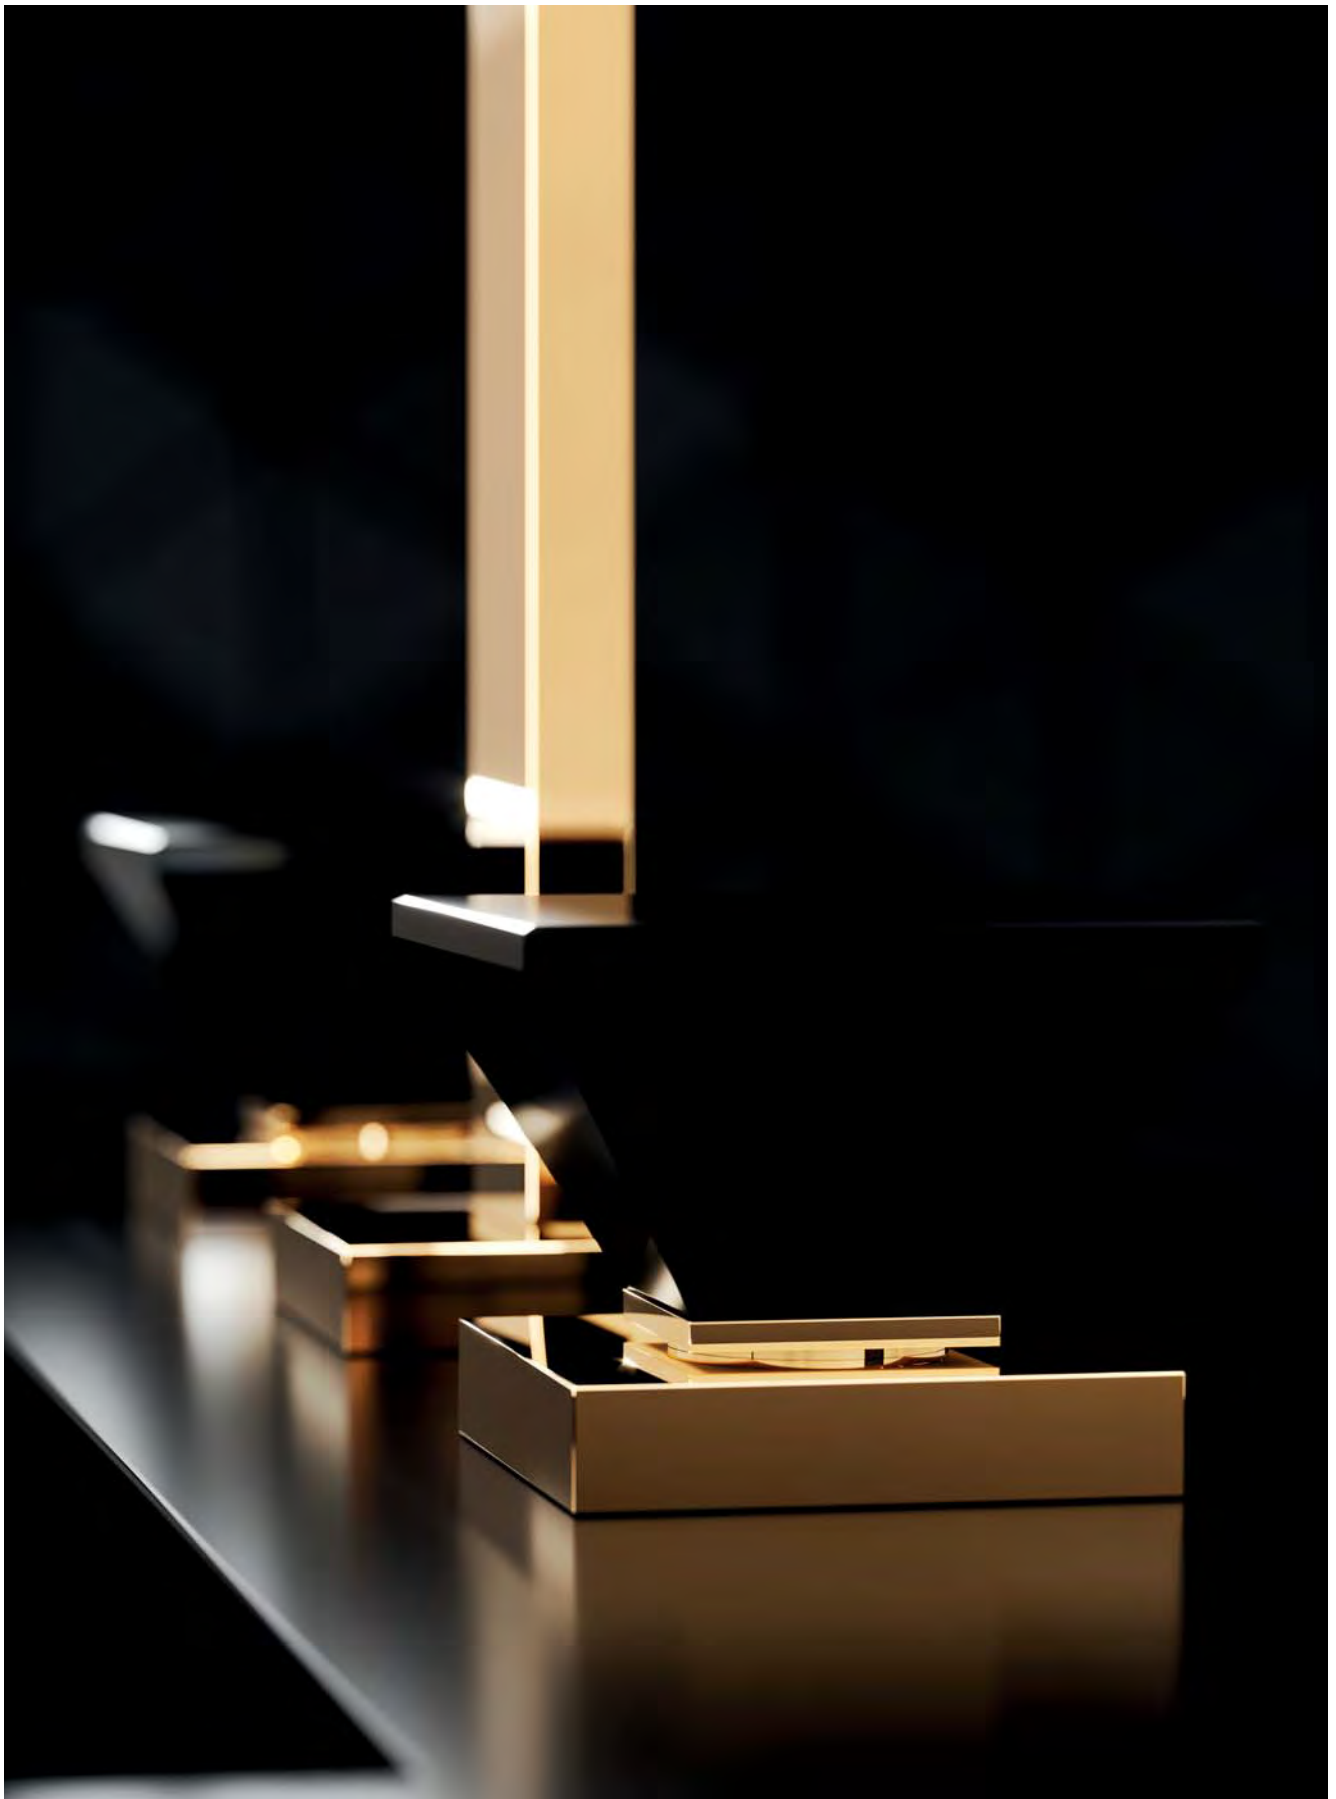

(.052) white matt

Accessories and faucets in chrome with handles in crystal matt

(-11) clear as crystal

(-12) black

(-61) crystal matt

(-62) black matt

Simply a masterpiece in terms of design,
innovation and craftsmanship