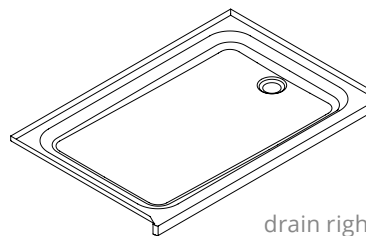

Shower base flat

Installation in alcove
 Tile flange left/back/right
 Drain left or right

- 60 × 30 × 2 ½
- 60 × 32 × 2 ½

Custom size

Made to measure, possible in ½ inch steps
 Tile flange on 2 or 3 sides
 Drain left or right

- from 40 × 30 ½ × 2 ½
- to 60 × 40 × 2 ½

drain left

drain right

Picture: Schmidlin VERTEX ALCOVE 42 × 30 x 1 3/8 inch.

With its clean, simple lines, the Schmidlin VERTEX ALCOVE is the epitome of fine style. Schmidlin VERTEX ALCOVE fits flush with any bathroom floor. The slope to the central

drain is hardly noticeable, but it allows the water to drain quickly.

Schmidlin VERTEX ALCOVE

Colors → page 64

 Integrated tile flange

Sizes in inch (length × width × depth)

36 × 36 × 1 3/8	60 × 30 × 1 3/8
42 × 36 × 1 3/8	60 × 32 × 1 3/8
48 × 32 × 1 3/8	60 × 36 × 1 3/8
48 × 36 × 1 3/8	66 × 30 × 1 3/8
54 × 32 × 1 3/8	66 × 32 × 1 3/8
54 × 36 × 1 3/8	66 × 36 × 1 3/8