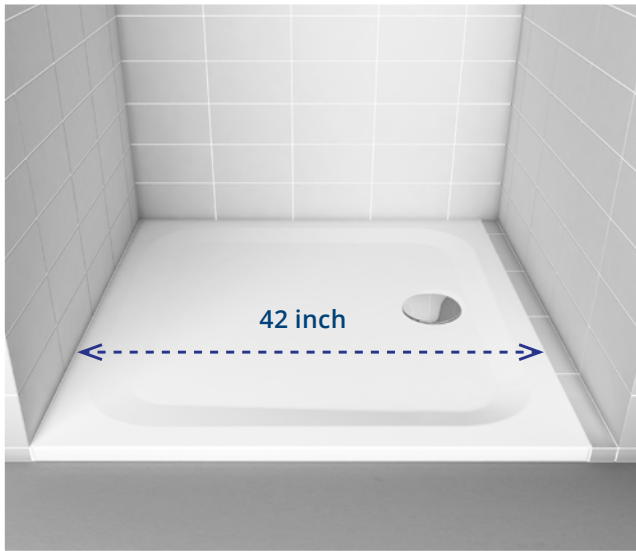

Heat retention of titanium steel tub vs acrylic tub.

Custom products

Schmidlin shower base standard size

Schmidlin shower base made to measure

**There are no special wishes with us,
just wishes – yours.**