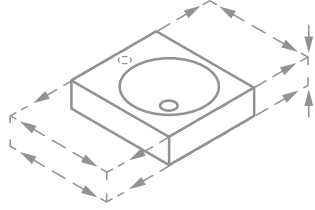

With faucet hole bench

19 × 20 × 4 ⁷/₈

24 × 20 × 4 ⁷/₈

30 × 20 × 4 ⁷/₈

36 × 20 × 4 ⁷/₈

54 × 20 × 4 ⁷/₈ *

* Double basin

Options and accessories

Picture: Seamless counter-top washbasin
ORBIS VARIO made to measure in matte black
on Robern balletto vanity.

Schmidlin ORBIS VARIO

Bowl centered

Bowl left

Bowl right

Made to measure

VARIO means that the ORBIS washbasin is seamless made to the measure in sizes from 17 inch to 40 inch in width.