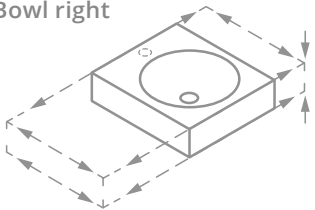

Picture: Seamless counter-top washbasin
ORBIS VARIO made to measure in matte black
on Robern balletto vanity.

Schmidlin ORBIS VARIO

Bowl centered

Bowl left

Bowl right

Made to measure

VARIO means that the ORBIS washbasin is seamless made to the measure in sizes from 17 inch to 40 inch in width.

Colors → page 64

Sizes in inch (width × depth × border height)

Custom size
Made to measure, possible in ½ inch steps

Drop-in
from 17 × 17 × ½
to 40 × 22 × ½

Counter-top
from 17 × 17 × 2
to 40 × 22 × 2

Wall-mount
from 17 × 17 × 4 ⅞
to 40 × 22 × 4 ⅞