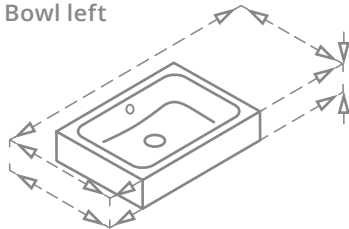

Schmidlin MERO VARIO

Examples

Schmidlin MERO VARIO
Drop-in washbasin, 28 × 16 × ½ inch,
bowl centered

Schmidlin MERO VARIO
Drop-in washbasin, 35 × 19 × ½ inch,
bowl left

Schmidlin MERO VARIO
Counter-top washbasin, 40 × 16 × 2 inch,
bowl right

Schmidlin MERO VARIO
Counter-top washbasin, 22 × 18 × 2 inch,
bowl centered

Schmidlin MERO VARIO
Wall-mount washbasin, 32 × 16 × 4 7/8 inch,
without faucet hole bench, bowl left

Schmidlin MERO VARIO
Wall-mount washbasin, 40 × 18 × 4 7/8 inch,
bowl right

Schmidlin MERO VARIO

Bowl centered

Bowl left

Bowl right

Designs

- Drop-in version with ½ inch border height
- Counter-top version with 2 inch border height
- Wall-mount version with 4 7/8 inch border height
- With or without faucet hole bench