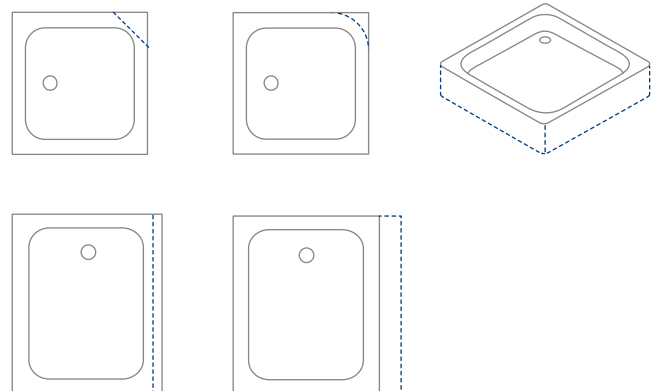

Shower bases

- Longer or shorter shower base rim
- Bevelled or rounded corners (with radius of the inner body)
- Moulded enamel apron