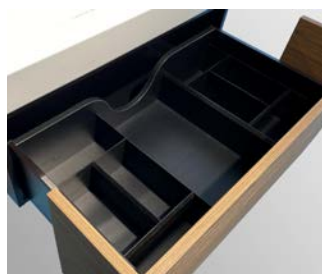

Schmidlin MERO EVO

Add built-in bathroom furniture to the Schmidlin MERO washbasin and you get the Schmidlin MERO EVO. Made from glazed titanium steel, the lateral lines of the washbasin stylishly frame the drawer, harmoniously blending it with the basin. The Schmidlin MERO EVO is available in a wide range of sizes and designs and is made from timeless, high-quality materials. The elegant drawer has a quiet and practical soft-close mechanism and can be opened easily thanks to its push-open system. This timeless bathroom vanity is available in two materials: real wood laminate or super matte synthetic resin laminate with a fingerprint-resistant surface.

The Schmidlin MERO EVO can also be fitted with practical accessories, such as a magnetic towel holder on the side of the basin or an interior compartment for the drawer, made from solid wood with a black varnish.

Wood light oak (VS01)

Nero ingo (VS53)

Wood titanium oak (VS02)

Wood planked walnut (VS03)

Interior divider for EVO bathroom vanity

Colors → page 64

Sizes in inch (width × depth × border height)

Bowl centered

23 5/8 × 19 5/8 × 15 3/4

31 1/2 × 19 5/8 × 15 3/4

39 3/8 × 19 5/8 × 15 3/4

Bowl left

39 3/8 × 19 5/8 × 15 3/4

Bowl right

39 3/8 × 19 5/8 × 15 3/4

Options and accessories

- Without overflow hole
- Color class B, C, D, E (except C060, C061, C062)
- Other gloss or matte colors
- CLEANEFFECT
- Holes for faucets
- Hole for Schmidlin soap dispenser
- Custom-made round hole

- Interior divider for EVO bathroom furniture made of solid wood (black lacquered ash, visible wood grain)
- Schmidlin back- / side-splash
- Schmidlin built-in soap dispenser
- Overflow and drain set in brass
- Magnetic accessories ELEMENT, MAGNO and VERSO
- Overflow ring white matte or black matte

Vanity surface options

- Real wood laminate
- Super matte laminate