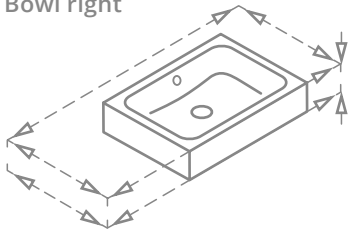

Schmidlin MERO VARIO
Counter-top washbasin, 22 × 18 × 2 inch,
bowl centered

Schmidlin MERO VARIO
Wall-mount washbasin, 32 × 16 × 4 7/8 inch,
without faucet hole bench, bowl left

Schmidlin MERO VARIO
Wall-mount washbasin, 40 × 18 × 4 7/8 inch,
bowl right

Schmidlin MERO VARIO

Bowl centered

Bowl left

Bowl right

Designs

- Drop-in version with ½ inch border height
- Counter-top version with 2 inch border height
- Wall-mount version with 4 7/8 inch border height
- With or without faucet hole bench