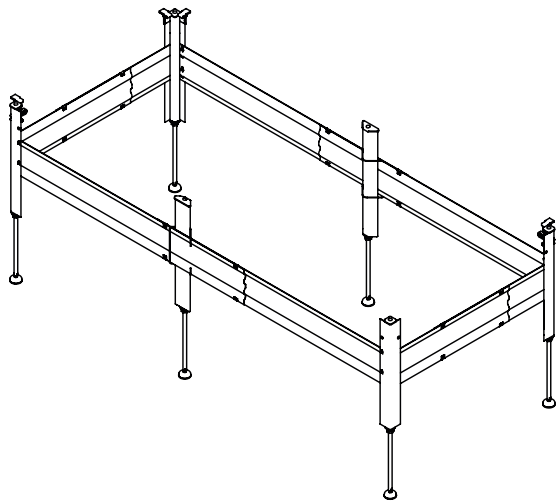

Schmidlin Installation systems for bathtubs

Schmidlin INFINITY installation system for all rectangular Schmidlin bathtubs

60 inch apron (glazed titanium steel) available in white gloss, white matte, anthracite matte and black matte