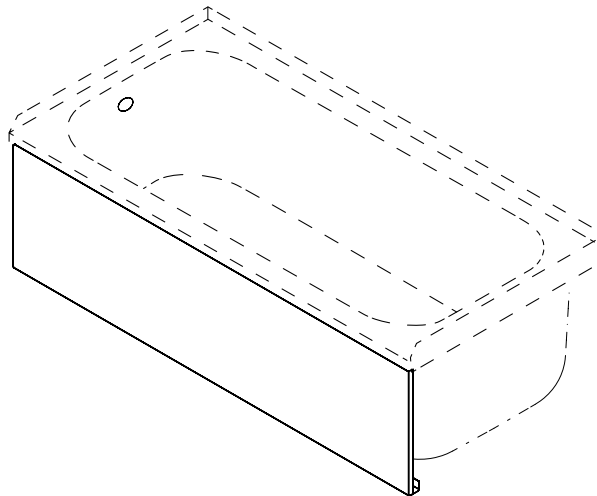

60 inch apron (glazed titanium steel) available in white gloss, white matte, anthracite matte and black matte