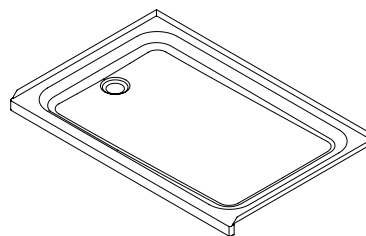

Shower base flat

Installation in alcove
 Tile flange left/back/right
 Drain left or right

- 60 × 30 × 2 ½
- 60 × 32 × 2 ½

Custom size

Made to measure, possible in ½ inch steps
 Tile flange on 2 or 3 sides
 Drain left or right

- from 40 × 30 ½ × 2 ½
- to 60 × 40 × 2 ½

drain left

drain right

Picture: Schmidlin VERTEX ALCOVE 42 × 30 x 1 3/8 inch.

With its clean, simple lines, the Schmidlin VERTEX ALCOVE is the epitome of fine style. Schmidlin VERTEX ALCOVE fits flush with any bathroom floor. The slope to the central