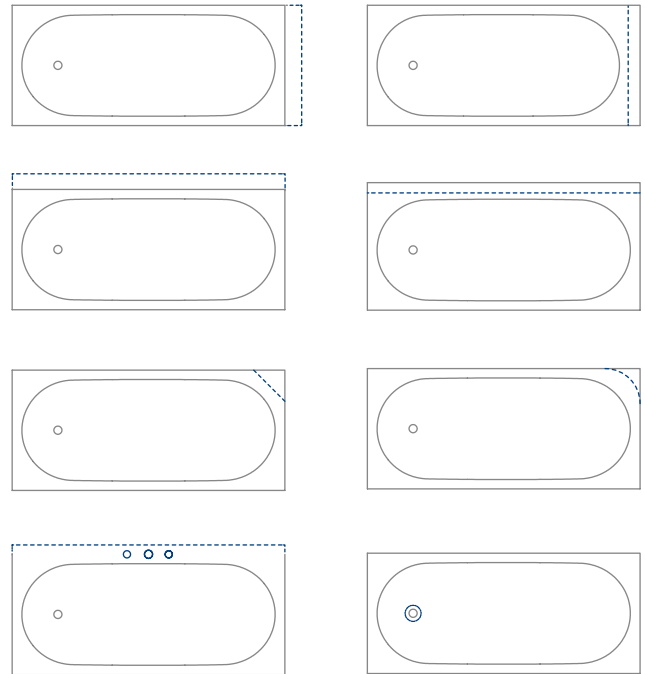

Bathtubs

- Longer or shorter on the head end and/or foot end
- Broader or narrower tub side rim
- Bevelled or rounded corners (with radius of the inner body)
- Custom holes
- Outlet 3 ½ inch