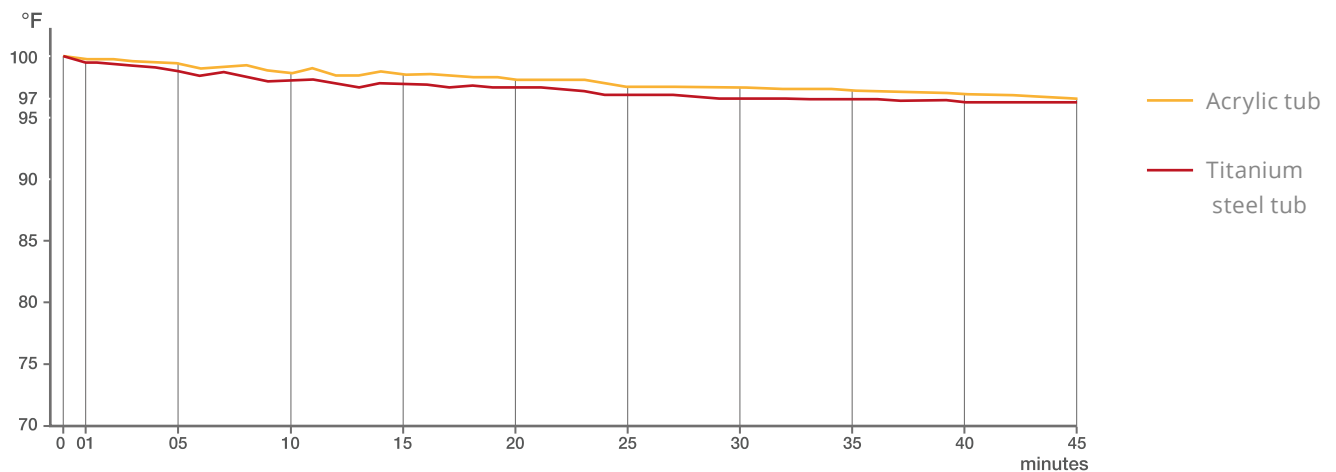

Heat retention of titanium steel tub vs acrylic tub.