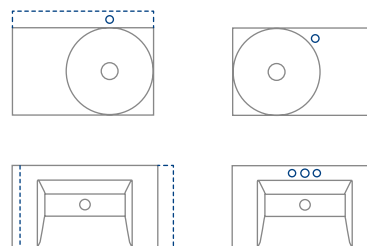

Washbasins

- Longer or shorter washbasins
- Bevelled or rounded corners
- Holes for 3-hole fitting
- Custom holes (e.g. for built-in soap dispenser)