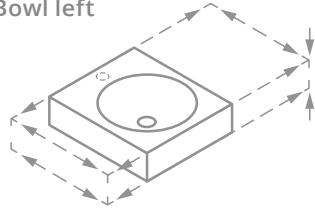

Picture: Seamless counter-top washbasin
ORBIS VARIO made to measure in matte black
on Robern balletto vanity.

Schmidlin ORBIS VARIO

Bowl centered

Bowl left

Bowl right

Made to measure

VARIO means that the ORBIS washbasin is seamless made to the measure in sizes from 17 inch to 40 inch in width.