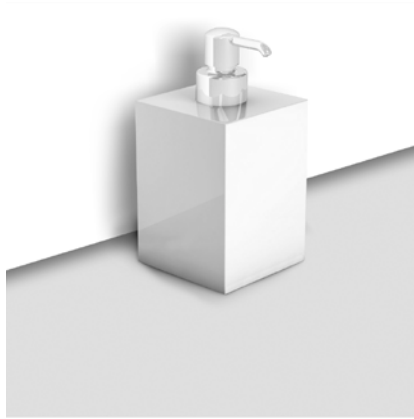

Magnetic and practical:

The high-quality accessories can be easily and precisely positioned on all washbasins of glazed titanium steel thanks to the integrated magnetic base. They can be moved with no great effort without leaving behind any scratches.

Bathtub tray

Magnetic, solid, oiled oak

Round tray

Magnetic, solid, oiled oak

Schmidlin MAGNO and VERSO

VERSO Soap dispenser

The magnetic Schmidlin VERSO soap dispenser, made of black matte glass, stands with its round design, securely on our washbasins and bathtubs.

MAGNO Soap dispenser

The magnetic Schmidlin MAGNO soap dispenser, with its simple rectangular design, stands securely on our washbasins and bathtubs. Available in glossy white with a chrome-plated dispenser or all in matte black.