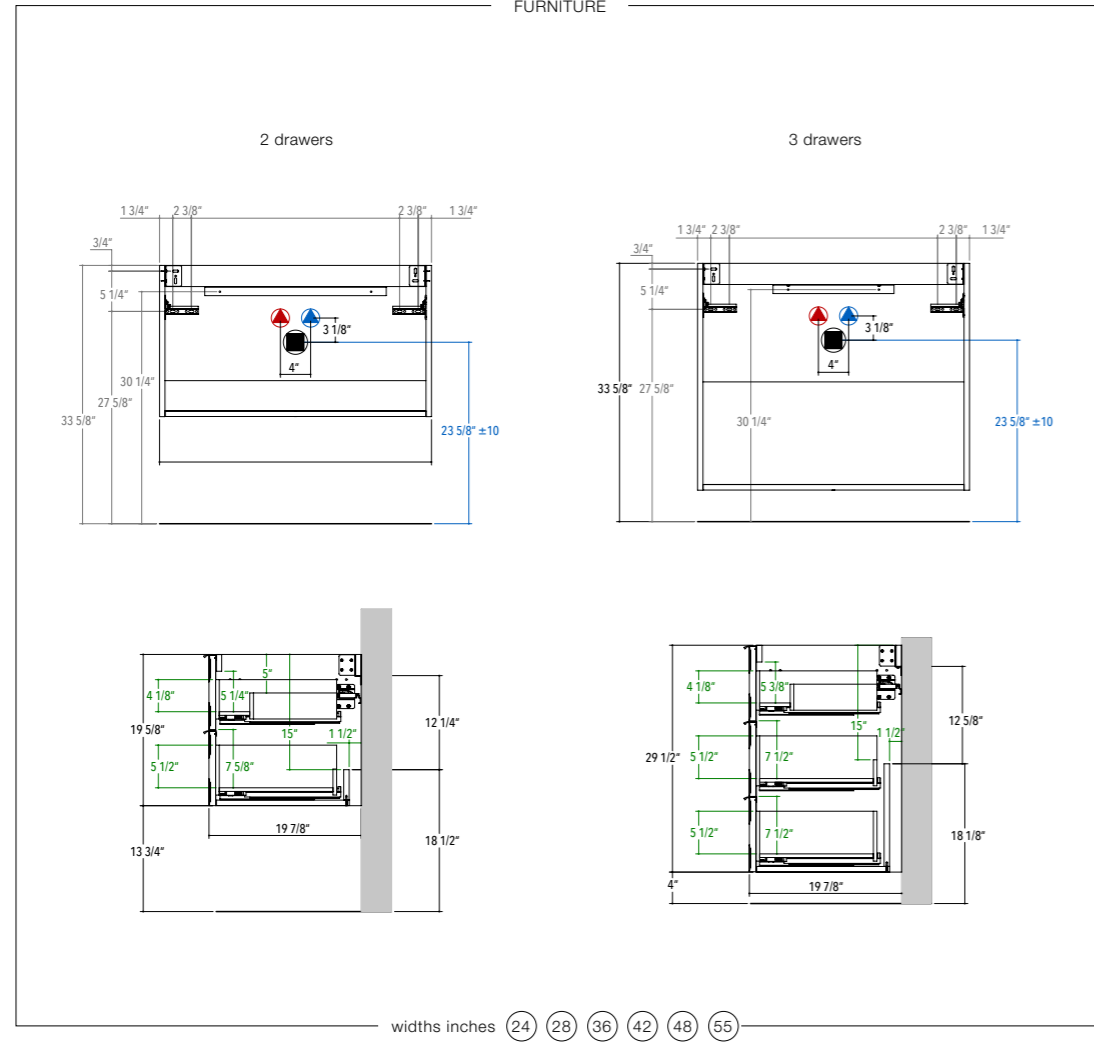

SUITE

FURNITURE

Lacquered furnishings finishes
see pages 118-119

SUITE

WASHBASINS

QUADRA

GLASS

GLASS countertops are available in all matte and gloss lacquered finishes of BERLONI BAGNO laccati color palette, always matching to the furniture. See pages 118-119.

ACCESSORIES

// organizer box small
wooden box grey
L 14.5" | W 6"
fits all top drawers

// organizer box large
wooden box grey with divider
L 14.5" | W 10.5"
fits 36" and above

// shape handle
chrome (standard),
different handle color
on request

// stick 350 support leg
lacquered aluminum frame
H 14"
fits 2 drawer unit only

// stick 100 support leg
lacquered aluminum frame
H 4"
fits 3 drawer unit only