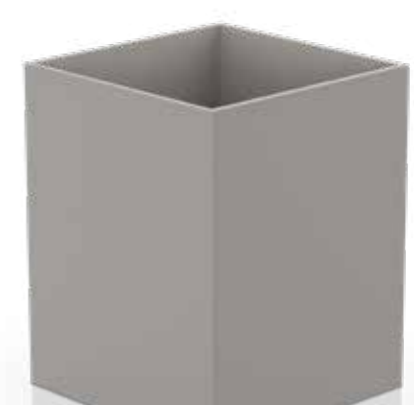

All cabinets come with standard aluminum blum drawers. Drawers have a load capacity of 80 lbs.

- **BASE UNIT** 48" 2 drawers
- **COLOR** cemento matte 127
- **COUNTERTOP** ARGO ultra thin mineral bianco matte 110
- **MIRROR** MILANO LED 48" white matte
- **ACCESSORIES** BROWNIE series