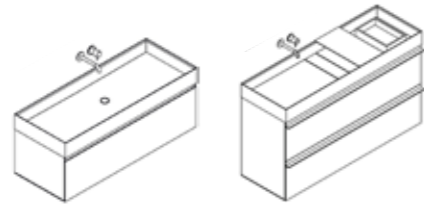

PIANI

FURNITURE

WOOD COLORS

PIANI

WASHBASINS

ACCESSORIES