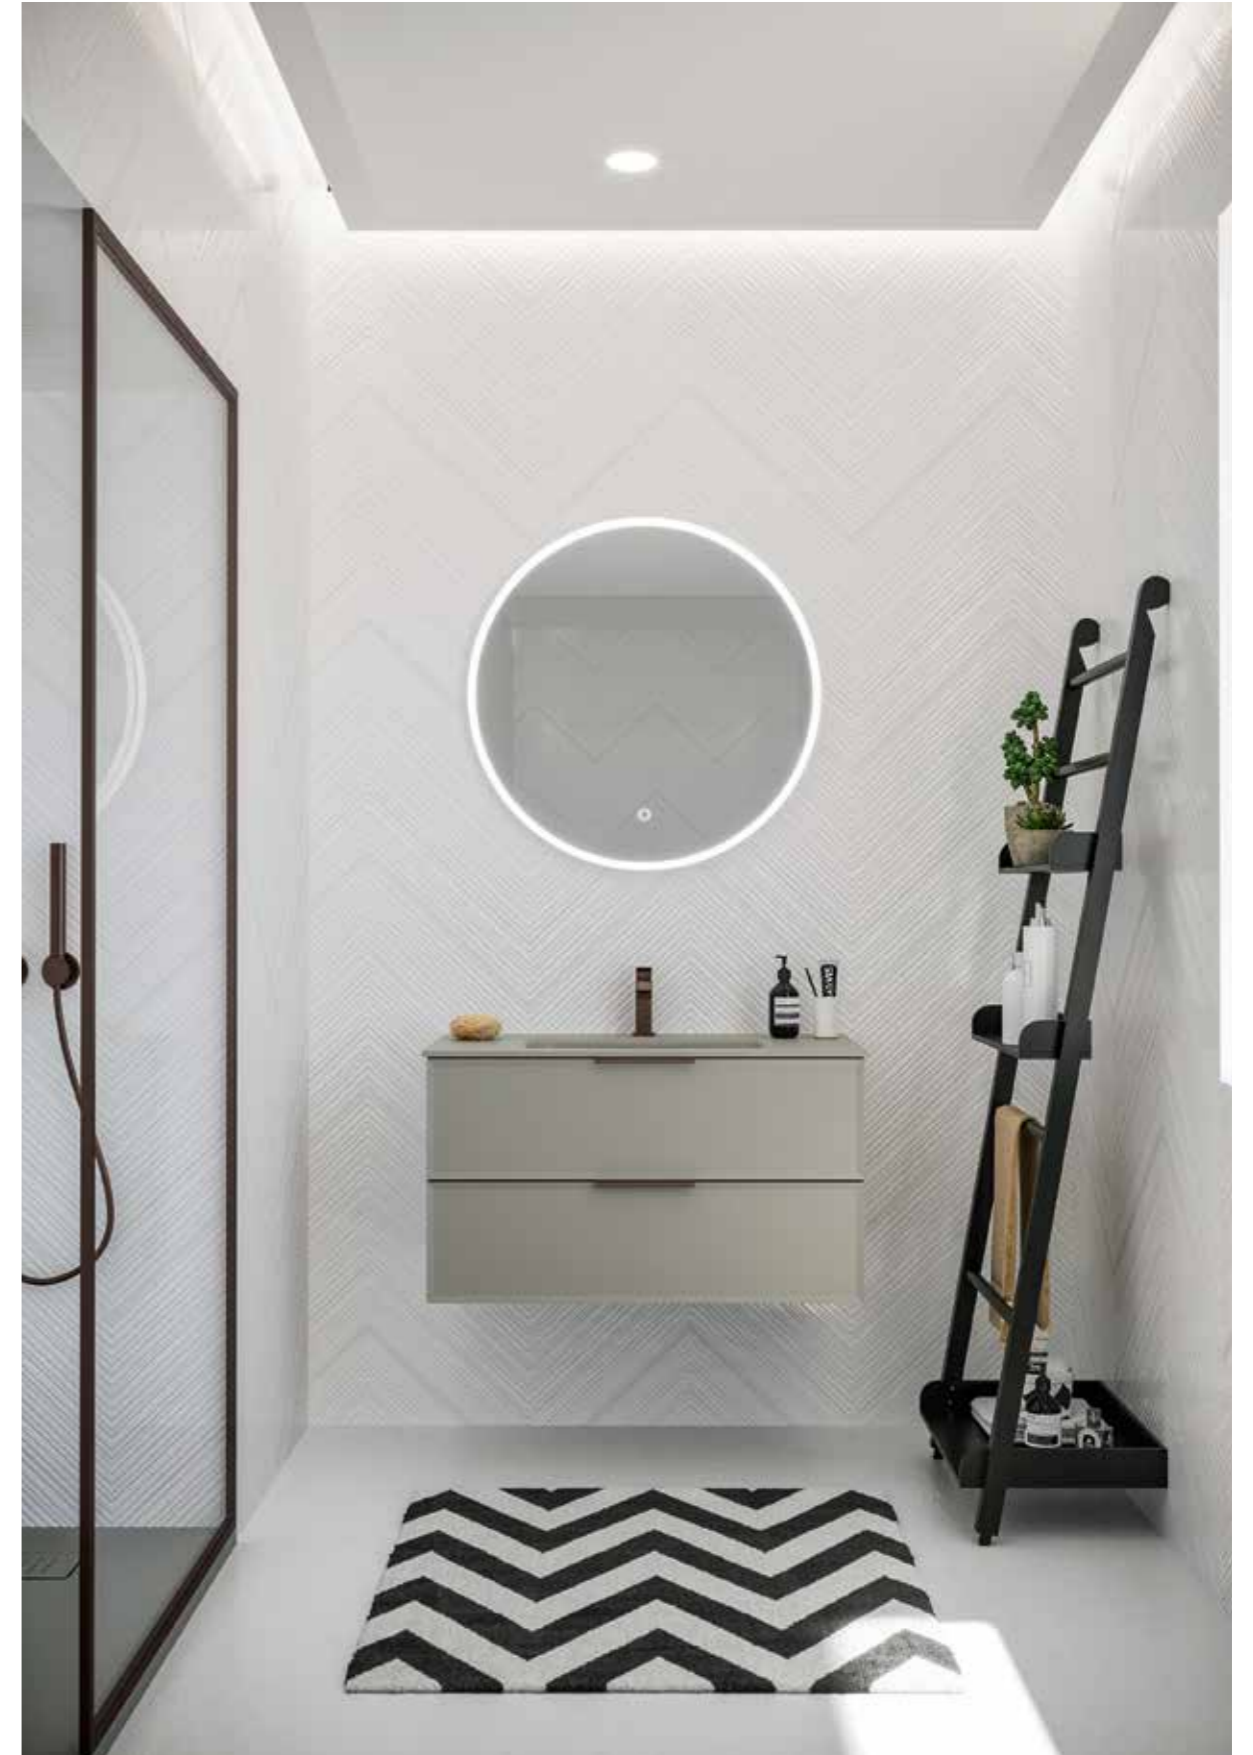

Handles come standard in chrome but optional in 6 extra metal colors or any lacquered finish.

BASE UNIT 36" 2 drawers with brushed bronze handles
COLOR cemento matte 127
COUNTERTOP GLASS cemento matte 127