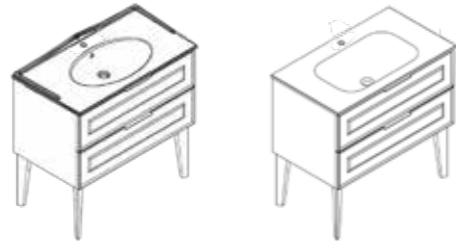

VINTAGE

FURNITURE