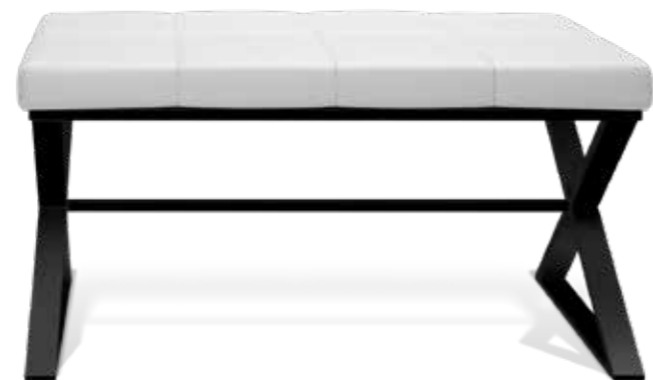

WAY BLOCK

WAY BLOCK

THIN LINES, STRAIGHT SHAPES, THIS IS THE MOOD AND THE STYLE OF THIS EXTREMELY PURE AND CONTEMPORARY COLLECTION.

BENCH BENCH ARTIFICIAL LEATHER WHITE-BLACK MATTE
PAPER BIN TE 70 BLACK MATTE
TISSUE BOX KB 83 BLACK MATTE
SOAP DISPENSER DW 476 BLACK MATTE
BATHMAT TWIST BLACK