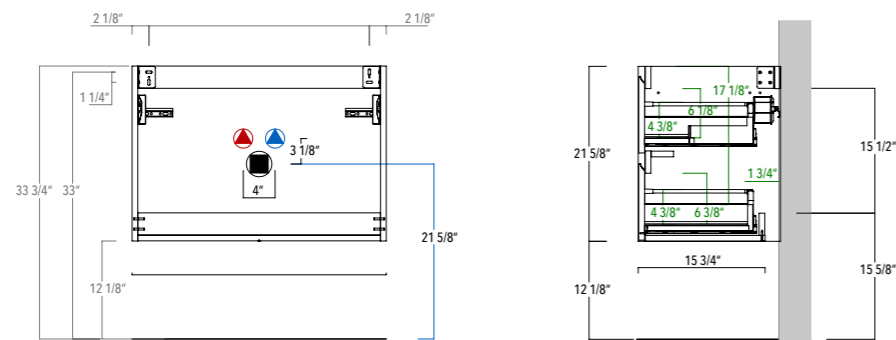

WAY BLOCK

FURNITURE

2 drawers

widths inches (24) (32) (40) (48) (55)

IDROLAM COLORS

rovere natura **1428**

rovere biondo **1429**

rovere cotto **1430**

montana **1442**

Lacquered furnishings finishes
see pages 118-119

WAY BLOCK

WASHBASINS

ARGO

SMART

mineral

110
bianco
matte

ceramic

101
bianco
gloss

111
bianco
matte

190
nero
matte

ACCESSORIES

// organizer box small
wooden box grey
L 14.5" | W 6"
fits all top drawers

// organizer box large
wooden box grey with divider
L 14.5" | W 10.5"
fits 36" and above