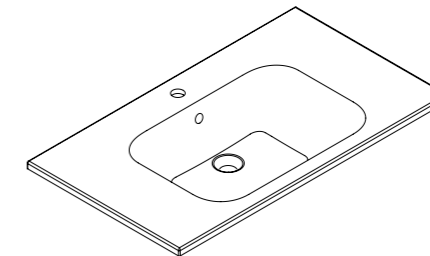

PURA

WASHBASINS

MUSO

mineral

100
bianco
gloss

190
nero
matte

ACCESSORIES

// organizer box small
wooden box grey
L 14.5" | W 6"
fits all top drawers

// organizer box large
wooden box grey with divider
L 14.5" | W 10.5"
fits 36" and above