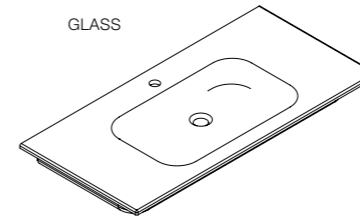

GLASS

GLASS countertops are available in all matte and gloss lacquered finishes of BERLONI BAGNO laccati color palette, always matching to the furniture. See pages 118-119.