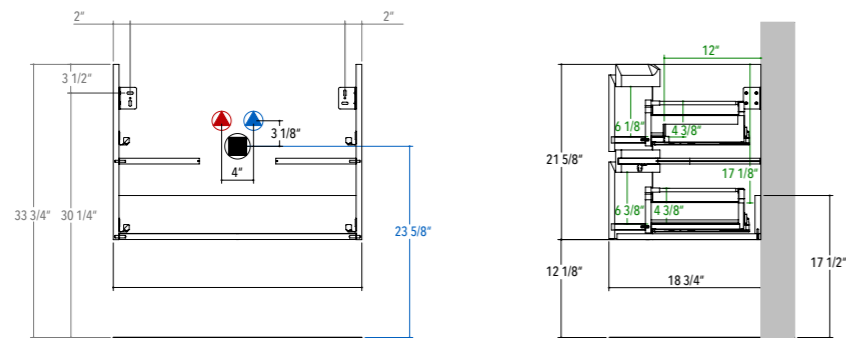

### FURNITURE

2 drawers

Widths inches (24) (32) (40)