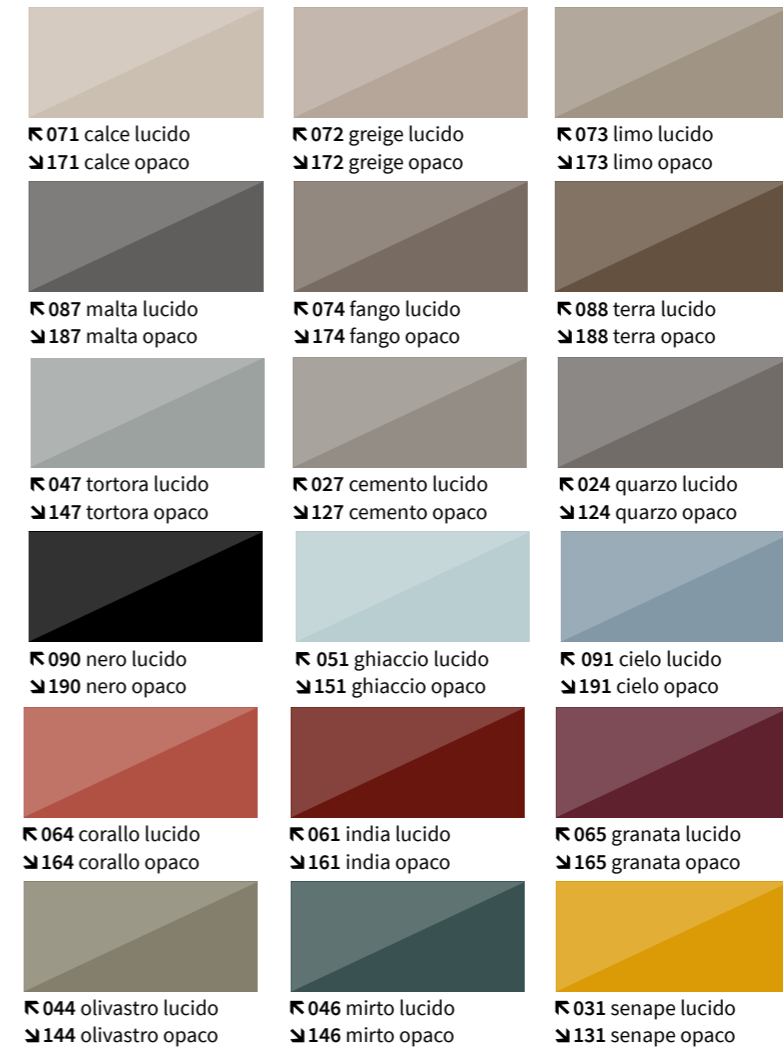

### IDROLAM COLORS

rovere natura **1428**

rovere biondo **1429**

rovere cotto **1430**

montana **1442**

Lacquered furnishings finishes  
see pages 118-119

**190**  
nero  
matte

PURA

FURNITURE

2 drawers

widths inches (24) (36) (48)

IDROLAM COLORS

natural oak **481**

dark oak **480**

PURA

LACQUERED FURNISHINGS FINISHES

LACQUERED FURNISHINGS FINISHES

PIANI  
VINTAGE  
SUITE  
WAY ROUND  
WAY BLOCK

To identify the right finish, please refer to the **BERLONI BAGNO laccati color palette**.

Attention: By lacquering different materials (furniture, tops, mirrors) any shade difference cannot be considered valid for complaints.