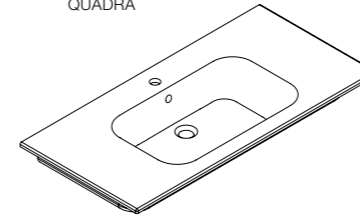

SUITE

WASHBASINS

QUADRA