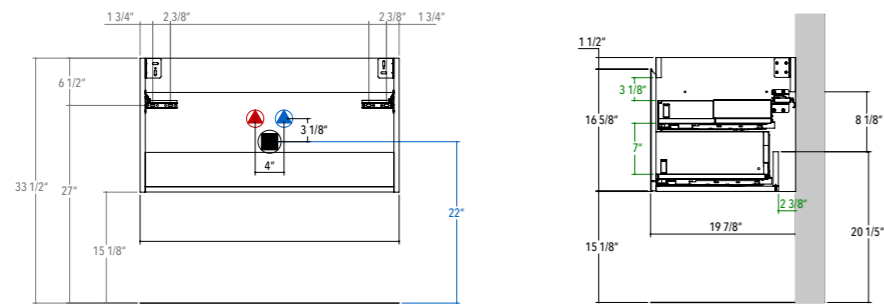

PURA

FURNITURE

2 drawers

widths inches (24) (36) (48)

IDROLAM COLORS

natural oak **481**

dark oak **480**