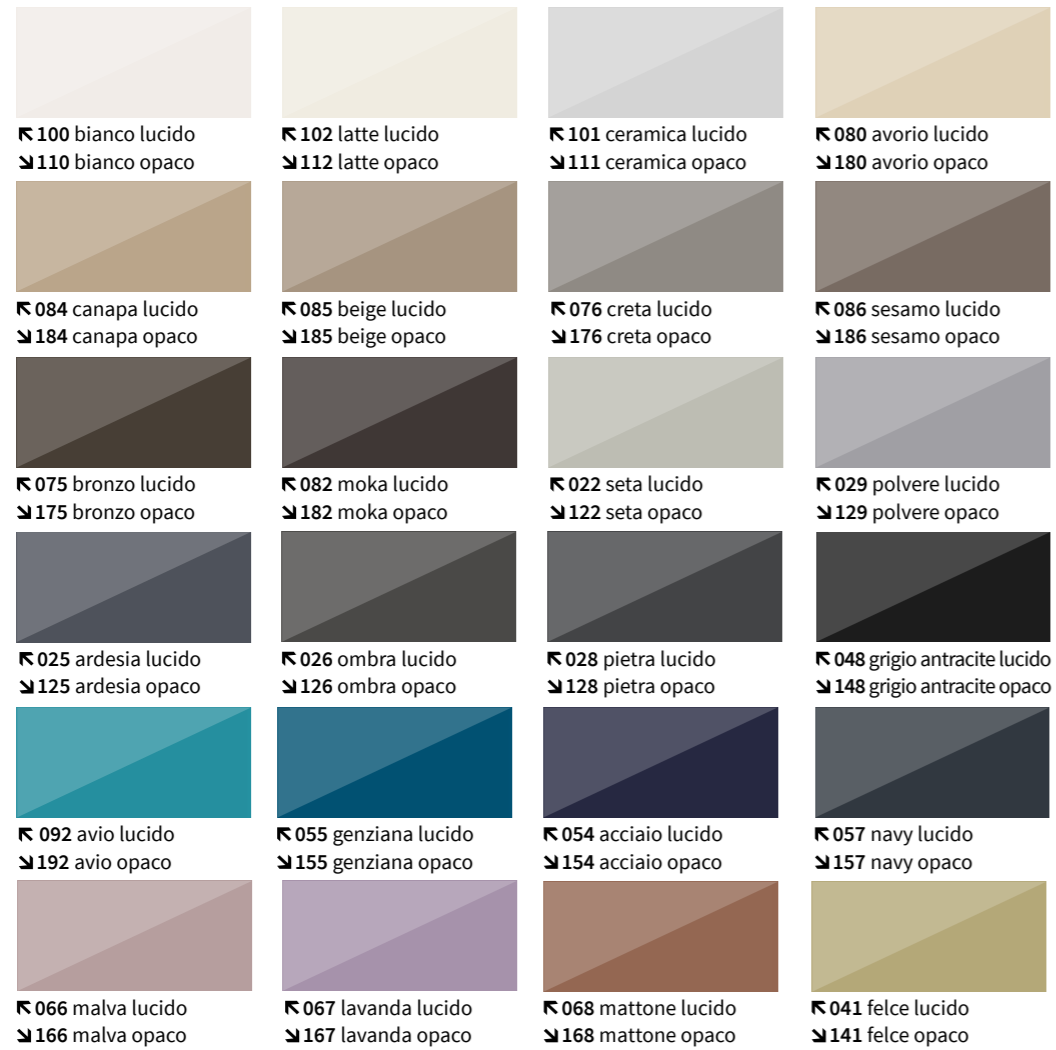

### IDROLAM COLORS

rovere natura **1428**

rovere biondo **1429**

rovere cotto **1430**

montana **1442**

Lacquered furnishings finishes  
see pages 118-119

PURA

FURNITURE

2 drawers

widths inches (24) (36) (48)

IDROLAM COLORS

natural oak **481**

dark oak **480**

PURA

WASHBASINS

MUSO

mineral

**100**  
bianco  
gloss

**190**  
nero  
matte

ACCESSORIES

// organizer box small  
wooden box grey  
L 14.5" | W 6"  
fits all top drawers

// organizer box large  
wooden box grey with divider  
L 14.5" | W 10.5"  
fits 36" and above

LACQUERED FURNISHINGS FINISHES

LACQUERED FURNISHINGS FINISHES

PIANI  
VINTAGE  
SUITE  
WAY ROUND  
WAY BLOCK

To identify the right finish, please refer to the **BERLONI BAGNO laccati color palette**.

Attention: By lacquering different materials (furniture, tops, mirrors) any shade difference cannot be considered valid for complaints.