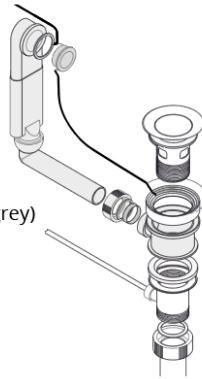

Schmidlin wall-mounted washbasins

Package contents

Required tools and parts

Installation

Subject to changes. Products may differ from illustrations.

Schmidlin wall-mounted washbasin Assembly

B

Schmidlin washbasins
with overflow

Overflow Set (grey)
included

Optional with
Schmidlin washbasins
without overflow

C

Schmidlin wall-mounted washbasin Assembly